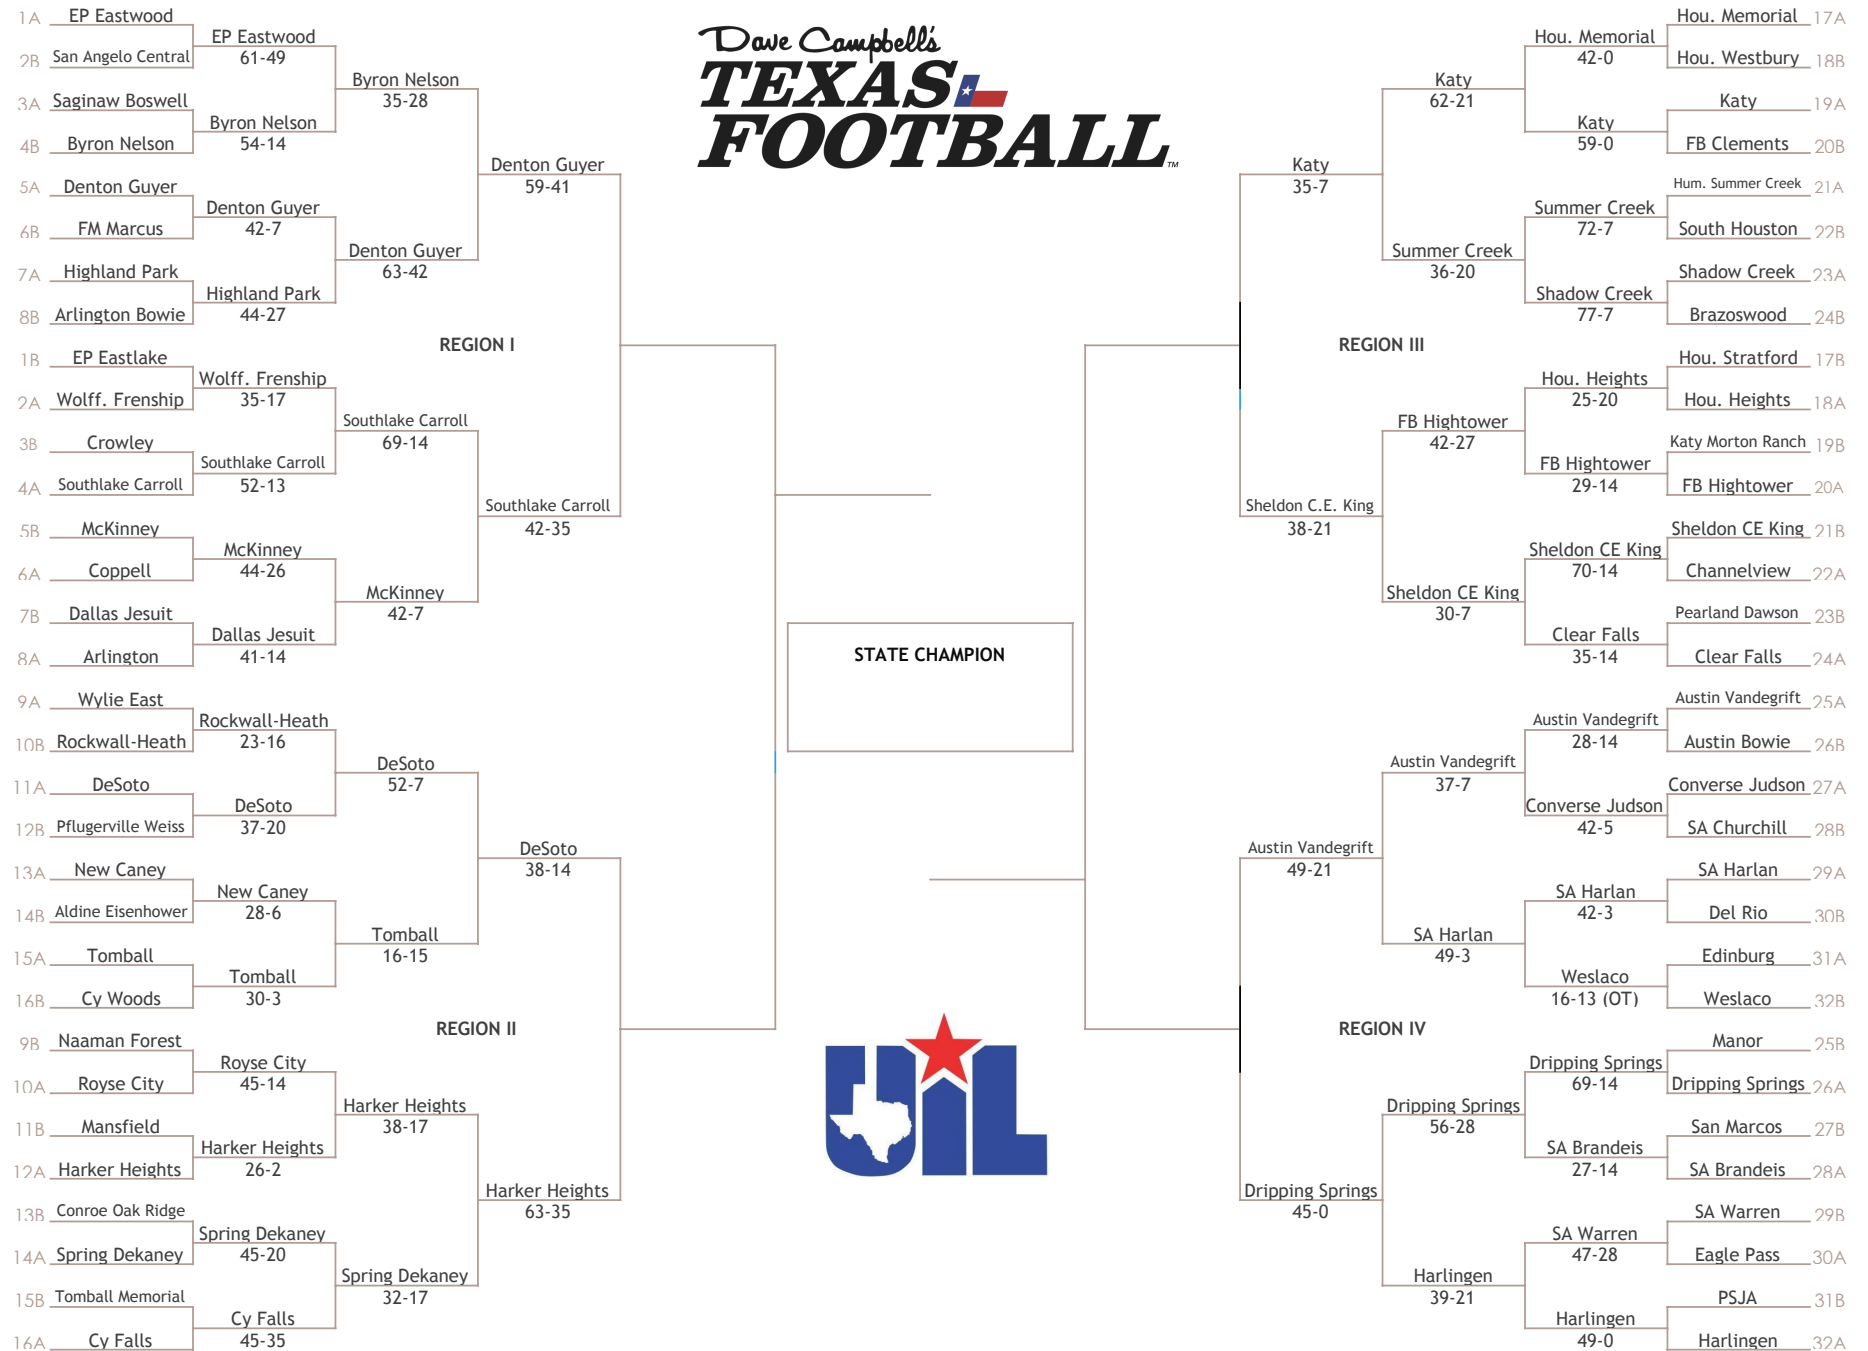

2022 Class 6A Division II Football Playoffs

Bi-District	Area	Reg. Semis	Reg. Finals	State Semis	State Championship	State Semis	Reg. Finals	Reg. Semis	Area	Bi-District
Nov. 10-12	Nov. 17-19	Nov. 24-26	Dec. 1-3	Dec. 8-10	Dec. 17, 2022	Dec. 8-10	Dec. 1-3	Nov. 24-26	Nov. 17-19	Nov. 10-12

REGION I

REGION III

REGION II

REGION IV