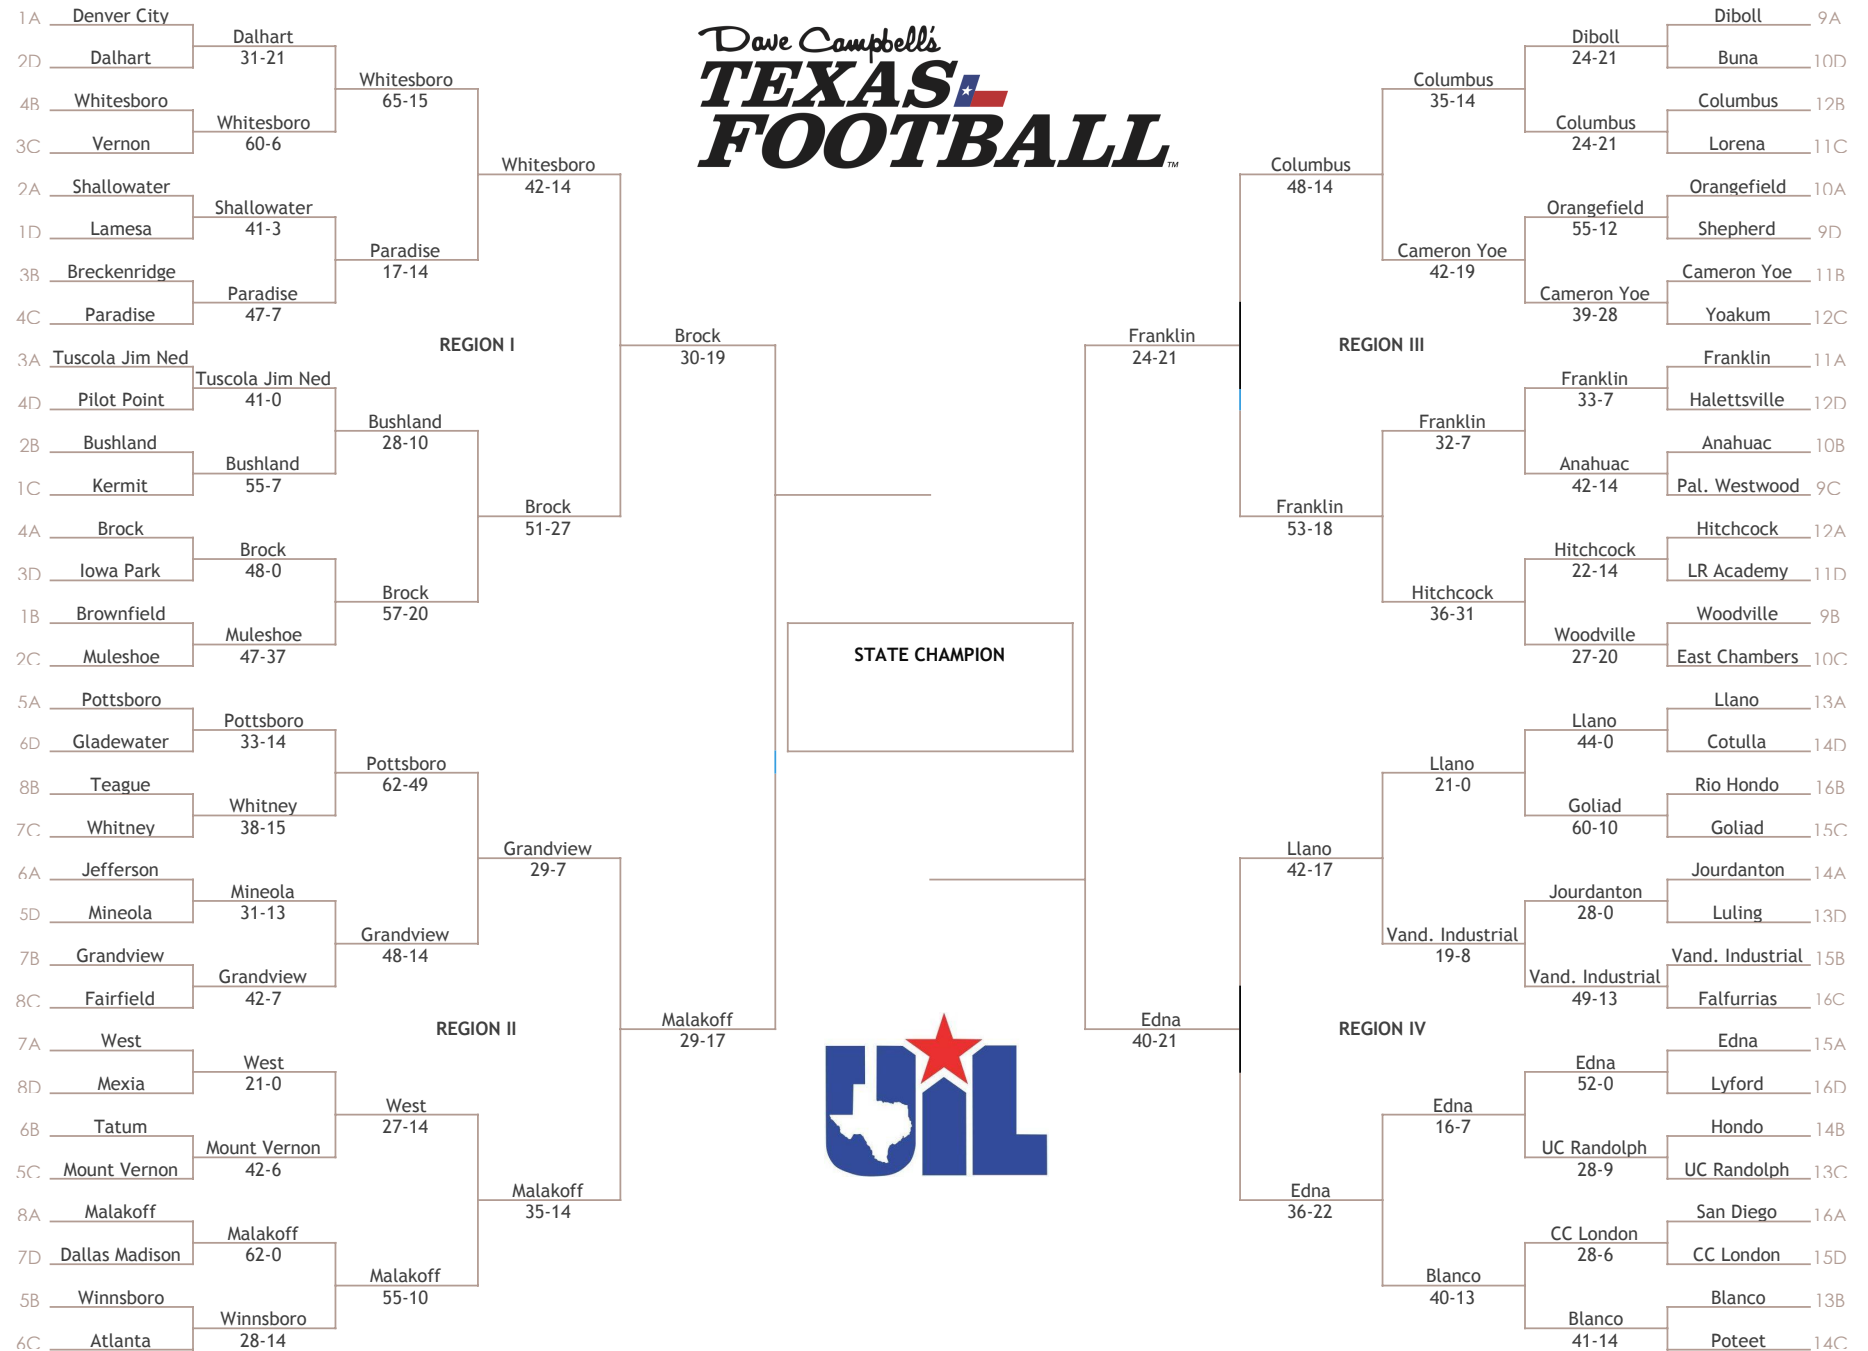

2022 Class 3A Division I Football Playoffs

Bi-District	Area	Reg. Semis	Reg. Finals	State Semis	State Championship	State Semis	Reg. Finals	Reg. Semis	Area	Bi-District
Nov. 10-12	Nov. 17-19	Nov. 24-26	Dec. 1-3	Dec. 8-10	Dec. 15, 2022	Dec. 8-10	Dec. 1-3	Nov. 24-26	Nov. 17-19	Nov. 10-12

REGION I

REGION II

REGION III

REGION IV

Whitesboro
42-14

Brock
30-19

Brock
51-27

Grandview
29-7

Malakoff
29-17

Malakoff
35-14

Franklin
24-21

Franklin
53-18

Edna
40-21

Columbus
48-14

Franklin
32-7

Hitchcock
36-31

Llano
42-17

Edna
16-7

Blanco
40-13

Columbus
35-14

Cameron Yoe
42-19

Franklin
33-7

Hitchcock
22-14

Llano
21-0